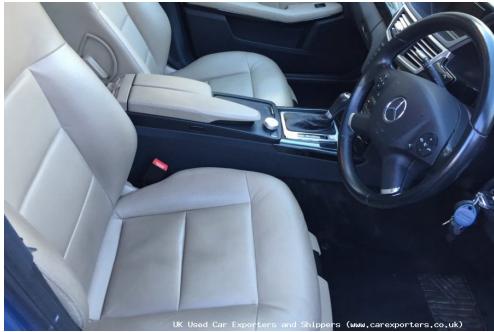

Mercedes-Benz E Class 2.1 E220 CDI

Info vendeur

Nom: Auto Shipping UK
Prénom: Auto Shipping
Nom: UK
Téléphone: +44 (773) 898-1635
Pays: United Arab Emirates
Ville: Durham
Adresse: Auto Shipping UK
Code postal: AUTO

Détails des annonces

: RF849220

Titre: Mercedes-Benz E Class 2.1 E220 CDI

Etat de l'article: Occasion

Built: 2010

Prix: 8,389

Body Style: Hatchback

Transmission: Automatic

Mileage: 178,300

Fuel: Diesel

Information