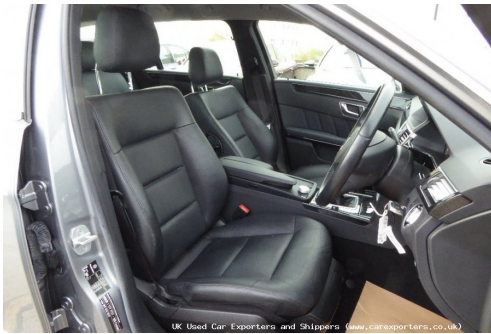

Mercedes-Benz E Class 2.1 E250 CDI

Info vendeur

Nom: Auto Shipping UK
Prénom: Auto Shipping
Nom: UK
Téléphone: +44 (773) 898-1635
Pays: United Arab Emirates
Ville: Durham
Adresse: Auto Shipping UK
Code postal: AUTO

Détails des annonces

: RF360424

Titre: Mercedes-Benz E Class 2.1 E250 CDI

Etat de l'article: Occasion

Built: 2011

Prix: 9,989

Body Style: Hatchback

Transmission: Manual

Mileage: 126,000

Fuel: Diesel

Information