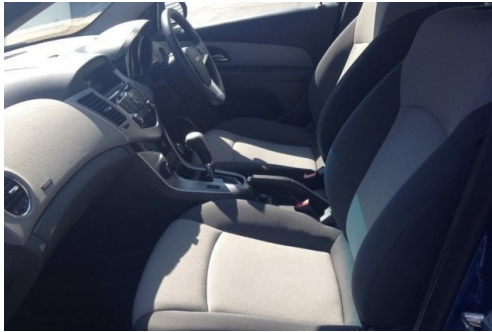

Chevrolet Cruze 1.6

Info vendeur

Nom: Auto Sourcing UK
Prénom: Auto Sourcing
Nom: UK
Téléphone: +44 (773) 898-1634
Pays: United Kingdom
Ville: Swindon
Adresse: Auto Sourcing
Code postal: AUTO

Détails des annonces

: RF117291

Titre: Chevrolet Cruze 1.6

Etat de l'article: Occasion

Built: 2010

Prix: 6,495

Body Style: Sedan

Transmission: Automatic

Mileage: 12000 ft

Fuel: Petrol

Information Full dealership history, Right hand-drive, Standard