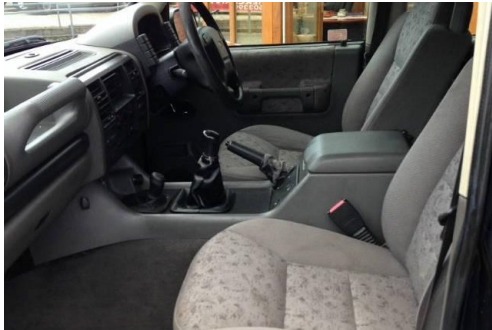

Land Rover Discovery 2.5

Seller Info

Name: Auto Sourcing UK
First Name: Auto Sourcing
Last Name: UK
Phone: +44 (773) 898-1634
Country: United Kingdom
City: Swindon
Address: Auto Sourcing
ZIP code: AUTO

Listing details

Ref: RF526072

Title: Land Rover Discovery 2.5

Condition: Used

Manufacture Year: 2000

Price: 3,489

Body: SUV

Transmission: Manual

Mileage: 136000 ft

Fuel: Diesel

Further Details: TAX and 12 Months MOT, Previous MOTS and All