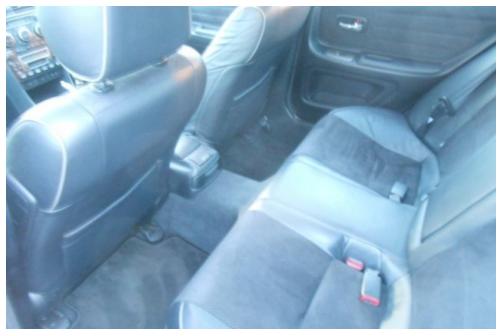

Lexus IS 200 2.0

Seller Info

Name: Auto Sourcing UK
First Name: Auto Sourcing
Last Name: UK
Phone: +44 (773) 898-1634
Country: United Kingdom
City: Swindon
Address: Auto Sourcing
ZIP code: AUTO

Listing details