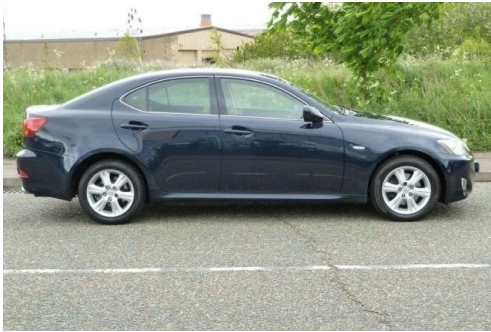

## Lexus IS 250 2.5

### Seller Info

Name: Auto Finders UK  
First Name: Auto Finders  
Last Name: UK  
Phone: +44 (773) 898-1635  
Country: United Kingdom  
City: Durham  
Address: Auto Finders  
ZIP code: AUTO

### Listing details

Ref: RF430326

Title: Lexus IS 250 2.5

Condition: Used

Manufacture Year: 2005

Price: 6,000

Body: Sedan

Transmission: Manual

Mileage: 62,000 ft

Fuel: Petrol

Further Details: Canterbury Blue Metallic Metallic, Air

Conditioning, Full Service History, Anti-Lock Brakes, Cruise Control, Mileage Verified, Multiple Airbags, Passenger Airbag, Power Assisted Steering, Vehicle Stability Control, Alarm, CD Autochanger, Driver's Airbag, Alloy Wheels, Central Locking, Electric Windows, Immobiliser