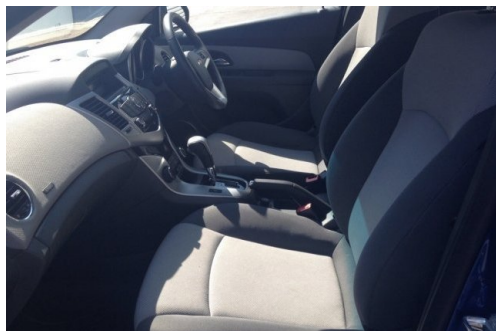

Chevrolet Cruze 1.6

Seller Info

Name: Auto Sourcing UK
First Name: Auto Sourcing
Last Name: UK
Phone: +44 (773) 898-1634
Country: United Kingdom
City: Swindon
Address: Auto Sourcing
ZIP code: AUTO

Listing details

Ref: RF117291

Title: Chevrolet Cruze 1.6

Condition: Used

Manufacture Year: 2010

Price: 6,495

Body: Sedan

Transmission: Automatic

Mileage: 12000 ft

Fuel: Petrol

Further Details: Full dealership history, Right hand-drive, Standard