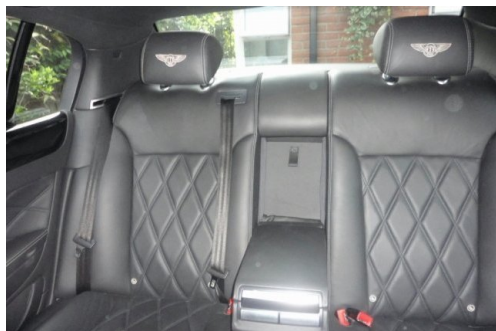

Bentley Continental Flying Spur 6.0

Seller Info

Name: Auto Sourcing UK
First Name: Auto Sourcing
Last Name: UK
Phone: +44 (773) 898-1634
Country: United Kingdom
City: Swindon
Address: Auto Sourcing
ZIP code: AUTO

Listing details

Ref: RF129404

Title: Bentley Continental Flying Spur 6.0

Condition: Used

Manufacture Year: 2008

Price: 58,971

Body: Sedan

Transmission: Automatic

Mileage: 40,000 ft

Fuel: Petrol

Further Details: , BELUGA BLACK EMBOSSED QUILTED